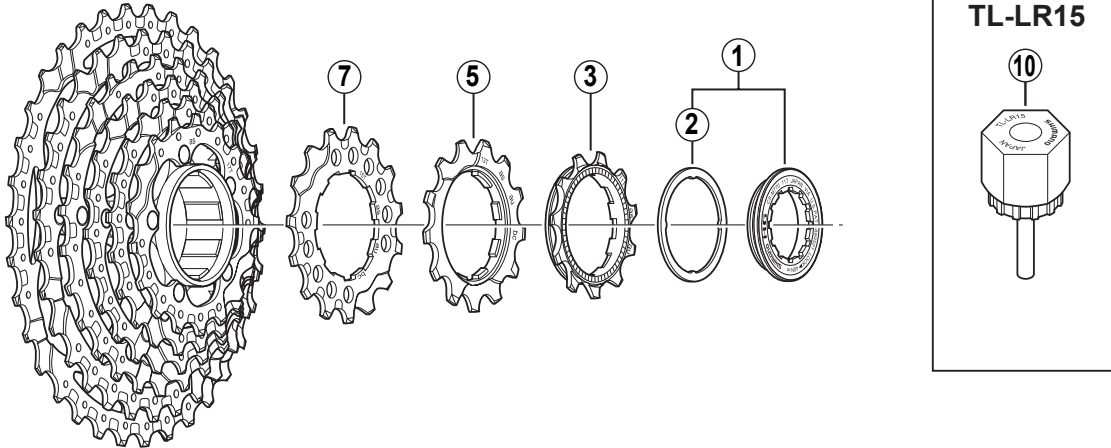

DEORE XT Cassette Sprocket (Silver Gear)

CS-M770 9-Speed
aQ/as-Group

aQ-Group

as-Group

- aQ-group sprocket teeth combination: 11 - 12 - 14 - 16 - 18 - 21 - 24 - 28 - 32T
- as-group sprocket teeth combination: 11 - 13 - 15 - 17 - 20 - 23 - 26 - 30 - 34T

ITEM NO.	SHIMANO CODE NO.	DESCRIPTION	INTERCHANGEABILITY	
			CS-M970	CS-M760
1	Y-1ZE 98010	Lock Ring & Spacer	B	B
* 2	Y-10Z 04000	Lock Ring Spacer	A	B
3	Y-1ZA 11001	Sprocket Wheel 11 T (Built in spacer type) for aQ-Group	B	A
	Y-10K 1145D	Sprocket Wheel 11 T (Built in spacer type) for as-Group	A	A
4	Y-1ZA 12441	Sprocket Wheel 12 T (Built in spacer type)	B	A
5	Y-1ZA 13451	Sprocket Wheel 13 T (Built in spacer type)	B	A
6	Y-1ZA 14441	Sprocket Wheel 14 T	B	A
7	Y-1ZA 15451	Sprocket Wheel 15 T	B	A
8	Y-1ZA 16441	Sprocket Wheel 16 T	B	A
9	Y-10R 03000	Sprocket Spacer (t=2.56mm)	B	A
10	Y-120 09230	Lock Ring Removal Tool (TL-LR15)	A	A