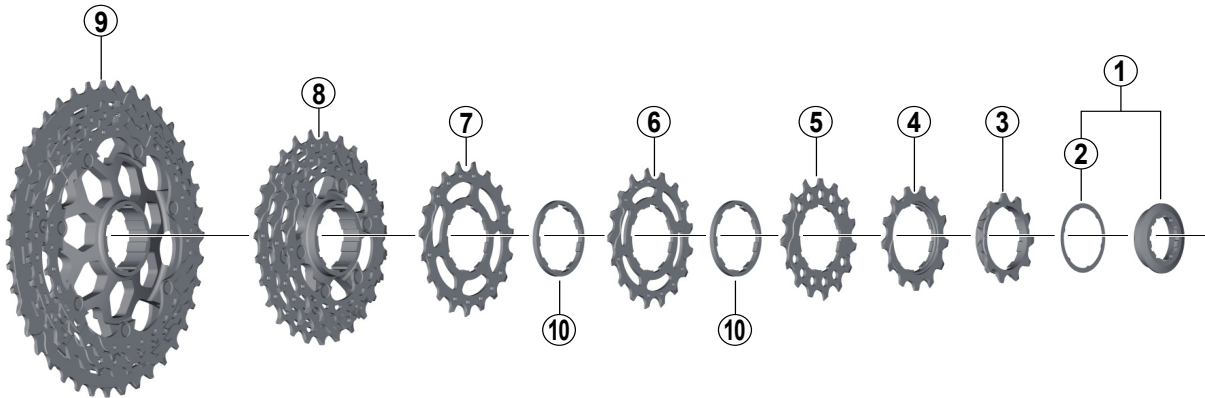

DEORE XT Cassette Sprocket CS-M8000 (11-speed)

- 11-40T sprocket teeth combination: 11-13-15-17-19-21-24-27-31-35-40T
- 11-42T sprocket teeth combination: 11-13-15-17-19-21-24-28-32-37-42T
- 11-46T sprocket teeth combination: 11-13-15-17-19-21-24-28-32-37-46T

CS-M9001

ITEM NO.	SHIMANO CODE NO.	DESCRIPTION	INTERCHANGEABILITY	
1	Y1RK98010	Lock Ring & Spacer	B	
2	Y10Z04000	Lock Ring Spacer	A	
3	Y1RK11000	Sprocket Wheel 11T (Built in spacer type)	B	
4	Y1RK13000	Sprocket Wheel 13T (Built in spacer type)	B	
5	Y1RK15000	Sprocket Wheel 15T	B	
6	Y1RK17000	Sprocket Wheel 17T		
7	Y1RK19000	Sprocket Wheel 19T		
8	Y1RK98020	Sprocket Unit (21-24-27T) for 11-40T		
	Y1RK98030	Sprocket Unit (21-24-28T) for 11-42T / 11-46T		
	Y1RK98040	Sprocket Unit (31-35-40T) for 11-40T		
9	Y1RK98050	Sprocket Unit (32-37-42T) for 11-42T		
	Y1RK98070	Sprocket Unit (32-37-46T) for 11-46T		
10	Y1YC05000	Sprocket Spacer (t=2.18 mm)		
11	Y12009230	Lock Ring Removal Tool (TL-LR15)	A	